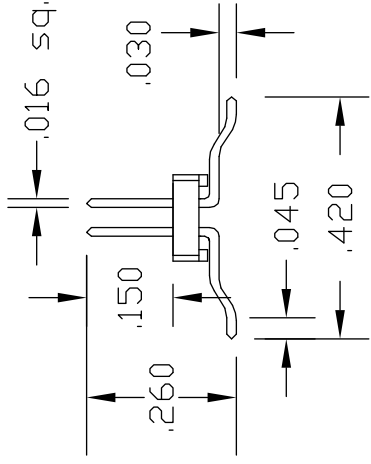

PA-SOF-D420