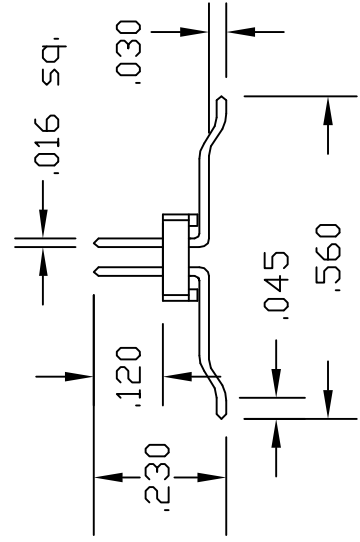

PA-SOF-D250

PA-SOF-D310

PA-SOF-D420

PA-SOF-D470

PA-SOF-D560

PA-SOF-D630

Adapters-Plus Inc.

P.O. BOX 900
 Tracy, Ca 95378
 ph.209-839-0200
 fax.209-839-0235
 email:sales@adapt-plus.com

www.adapt-plus.com

SO PLUG DIMENSIONS

Size: A	Scale: 1 : 1	Filename: PLUG_DIM.DWG
Rev: A	Drawn By: RM	Date: 9/12/00