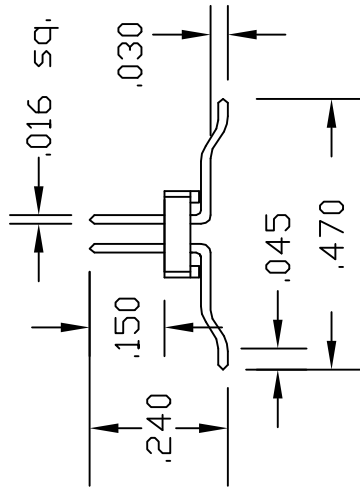

PA-SOF-D470