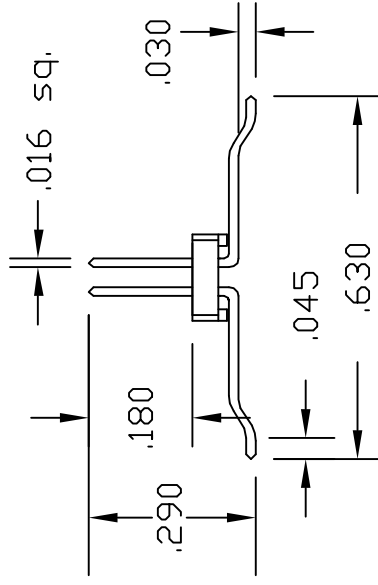

PA-SOF-D630