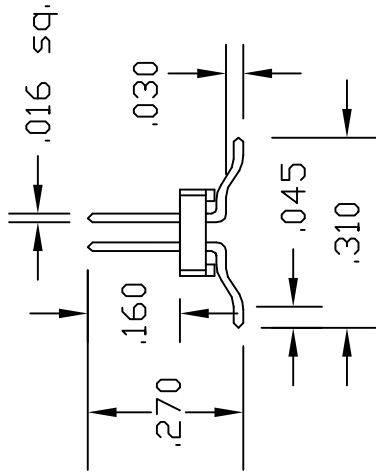

PA-SOF-D310